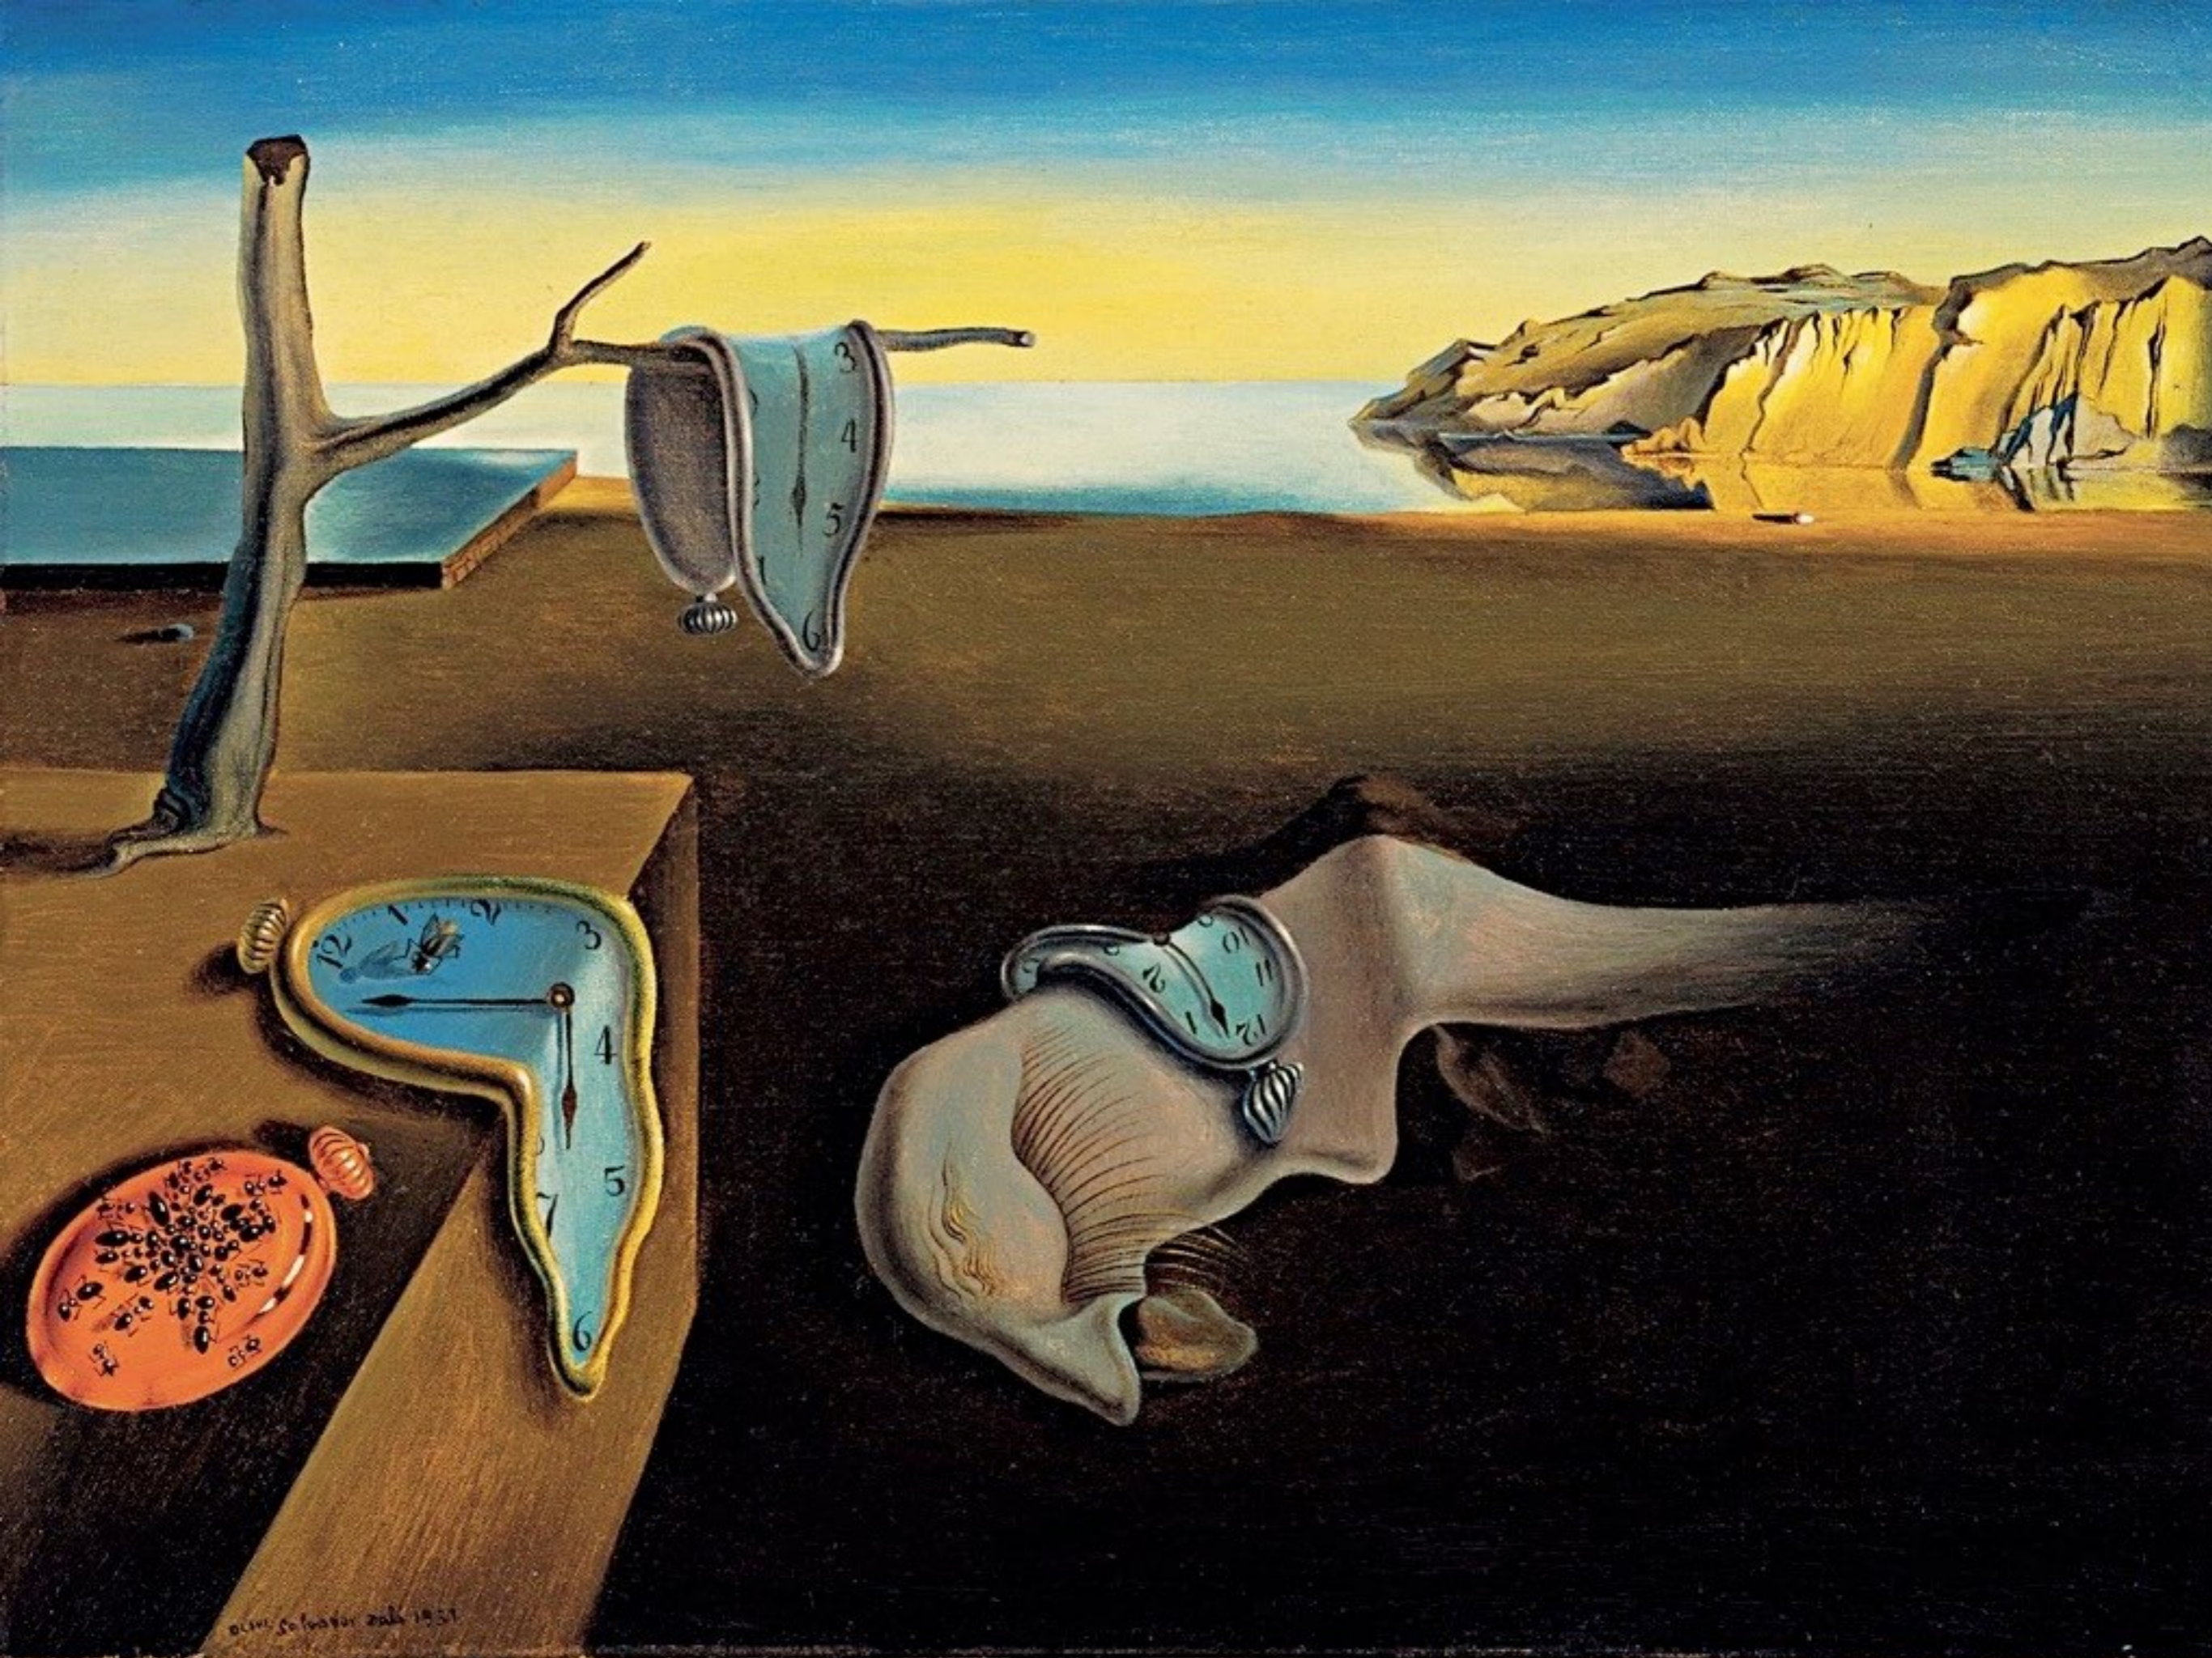

Pablo Picasso

(1881-1973)

A close-up portrait of Pablo Picasso, an elderly man with a balding head and a serious expression. He is wearing a white turtleneck under a dark blue and white horizontally striped shirt. The background is a textured, light-colored wall.

“Yo no tomo
drogas.
Yo soy una
droga.”

- Salvador Dalí

Salvador Dalí

“La persistencia de la memoria” (1931)

Dalí, Salvador 2011

Salvador Dalí 1931

Salvador Dalí

“Niño geopolítico mirando el nacimiento del hombre nuevo” (1943)